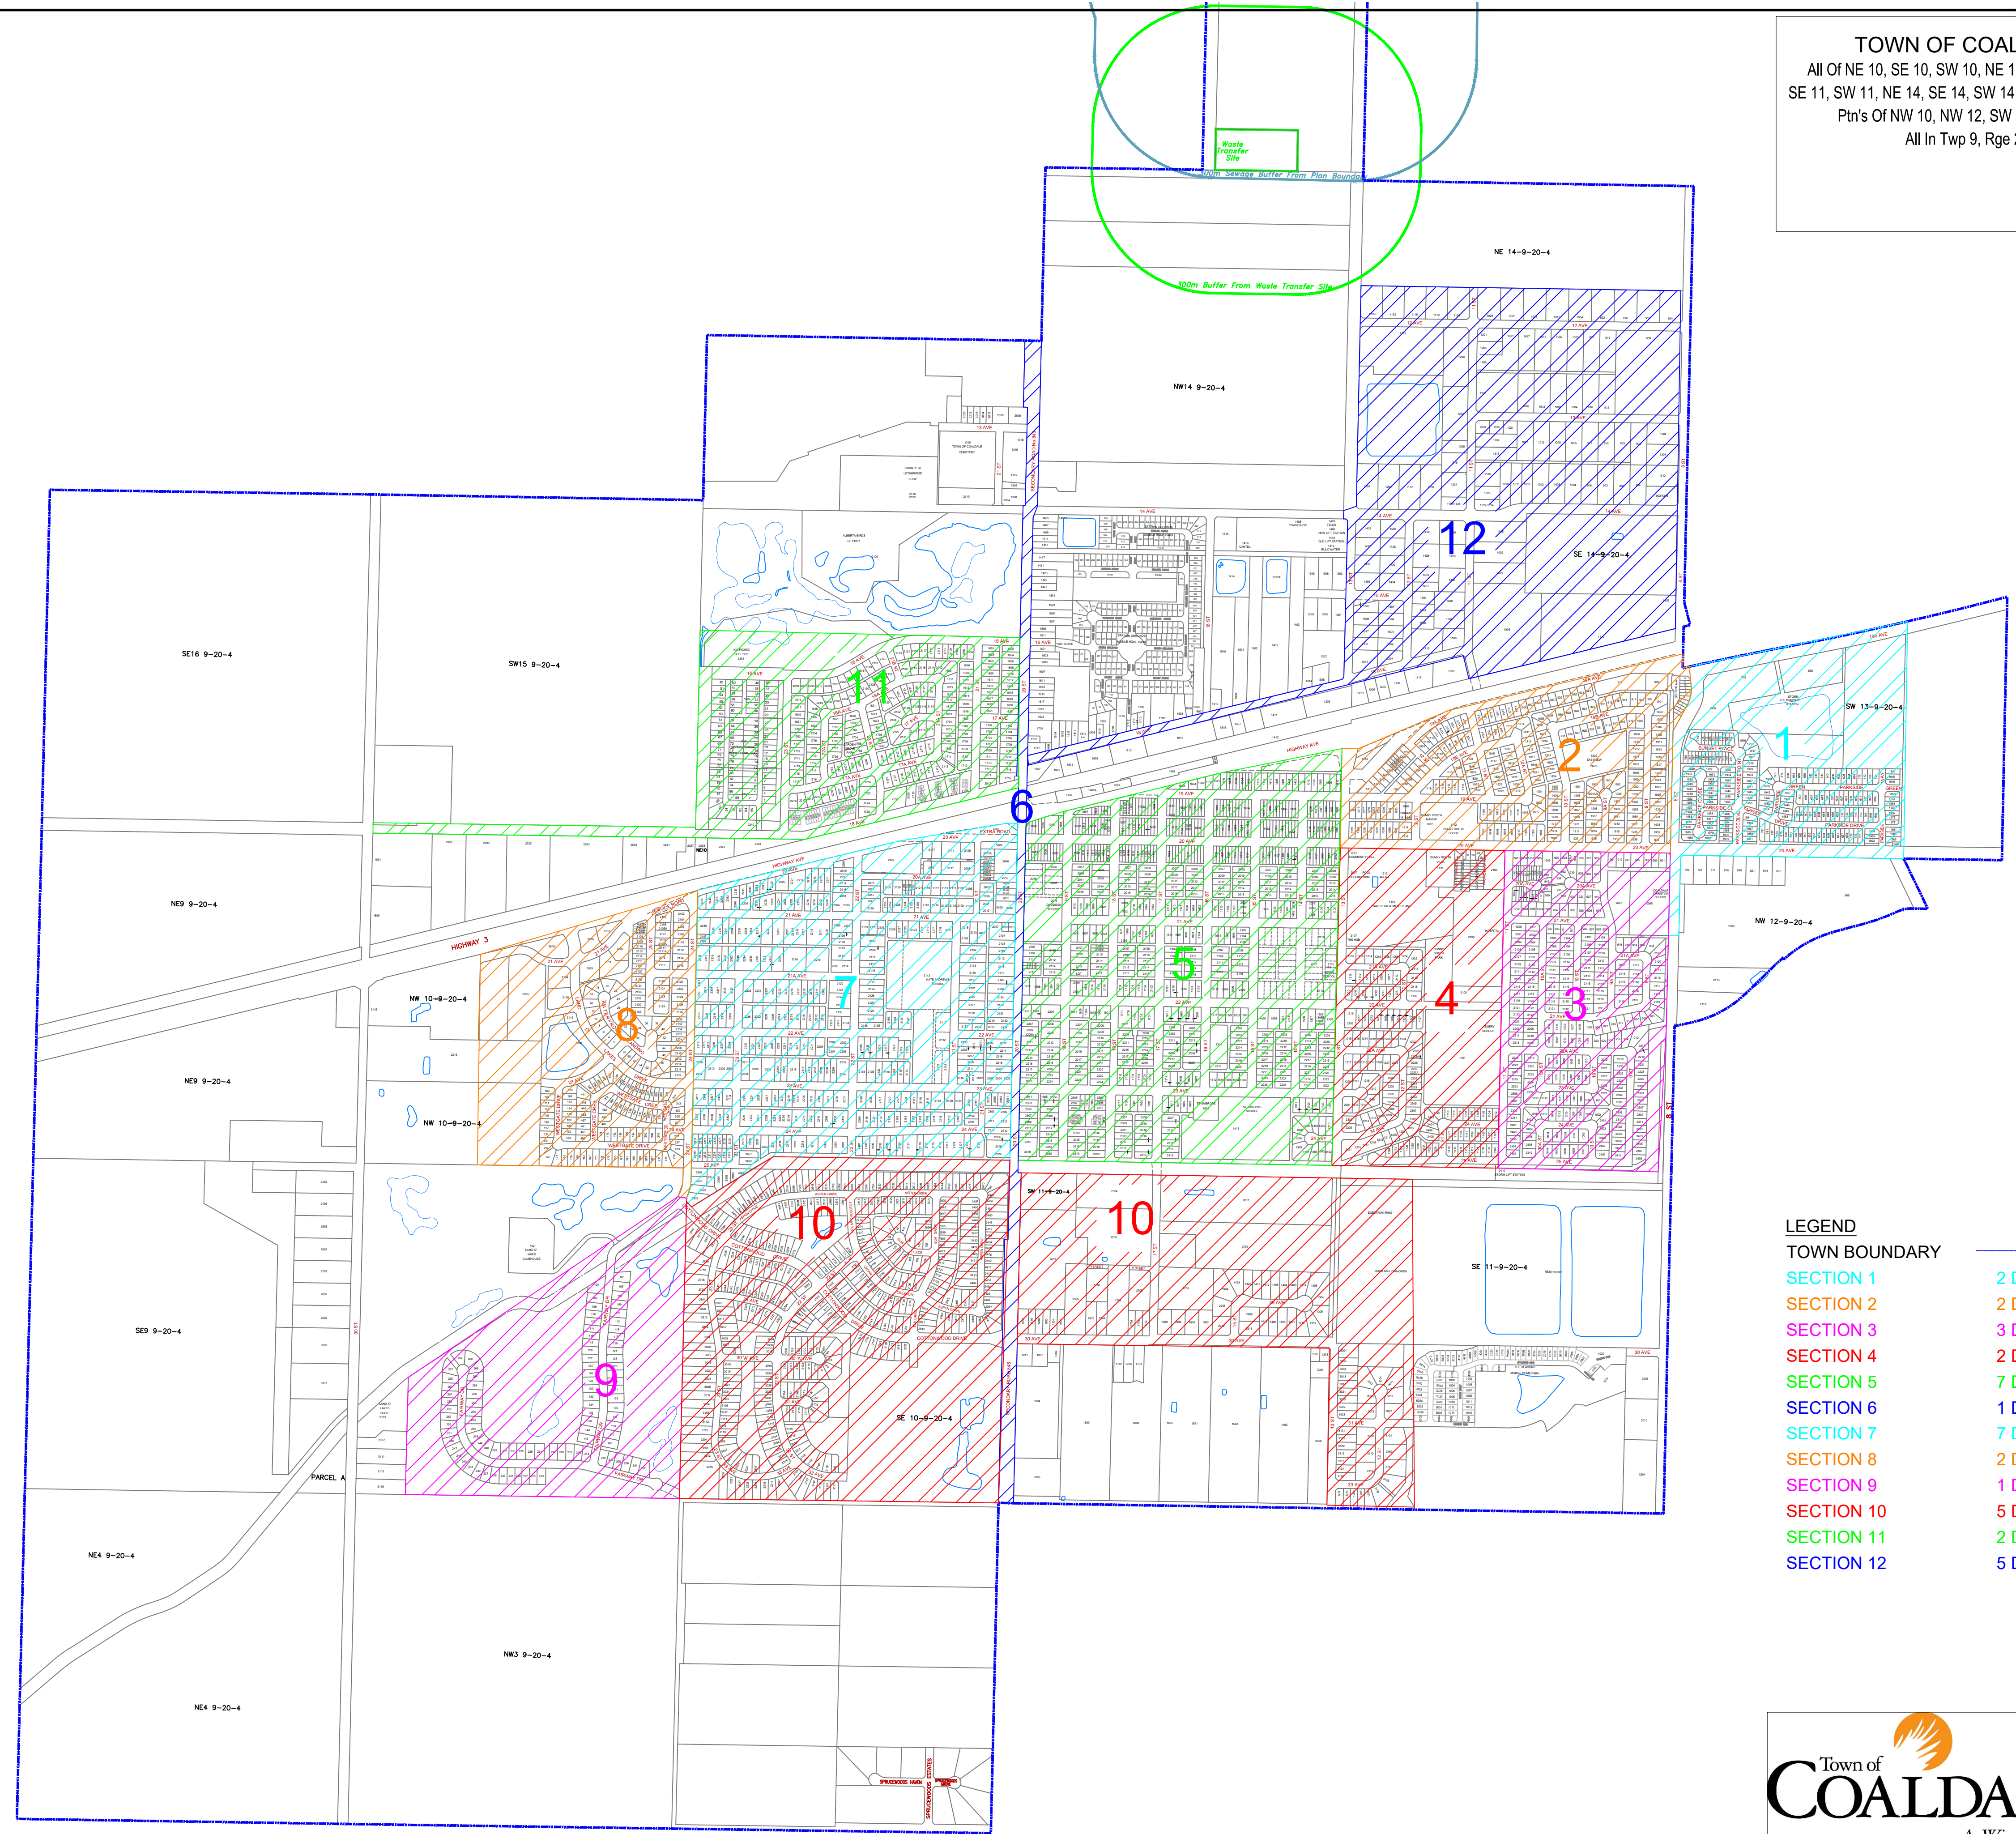

TOWN OF COALDALE
 All Of NE 10, SE 10, SW 10, NE 11, NW 11,
 SE 11, SW 11, NE 14, SE 14, SW 14, SE 15, &
 Ptn's Of NW 10, NW 12, SW 13, NE 15
 All In Twp 9, Rge 20, W 4 M

LEGEND

SECTION	DAYS
SECTION 1	2 DAYS
SECTION 2	2 DAYS
SECTION 3	3 DAYS
SECTION 4	2 DAYS
SECTION 5	7 DAYS
SECTION 6	1 DAY
SECTION 7	7 DAYS
SECTION 8	2 DAYS
SECTION 9	1 DAY
SECTION 10	5 DAYS
SECTION 11	2 DAYS
SECTION 12	5 DAYS