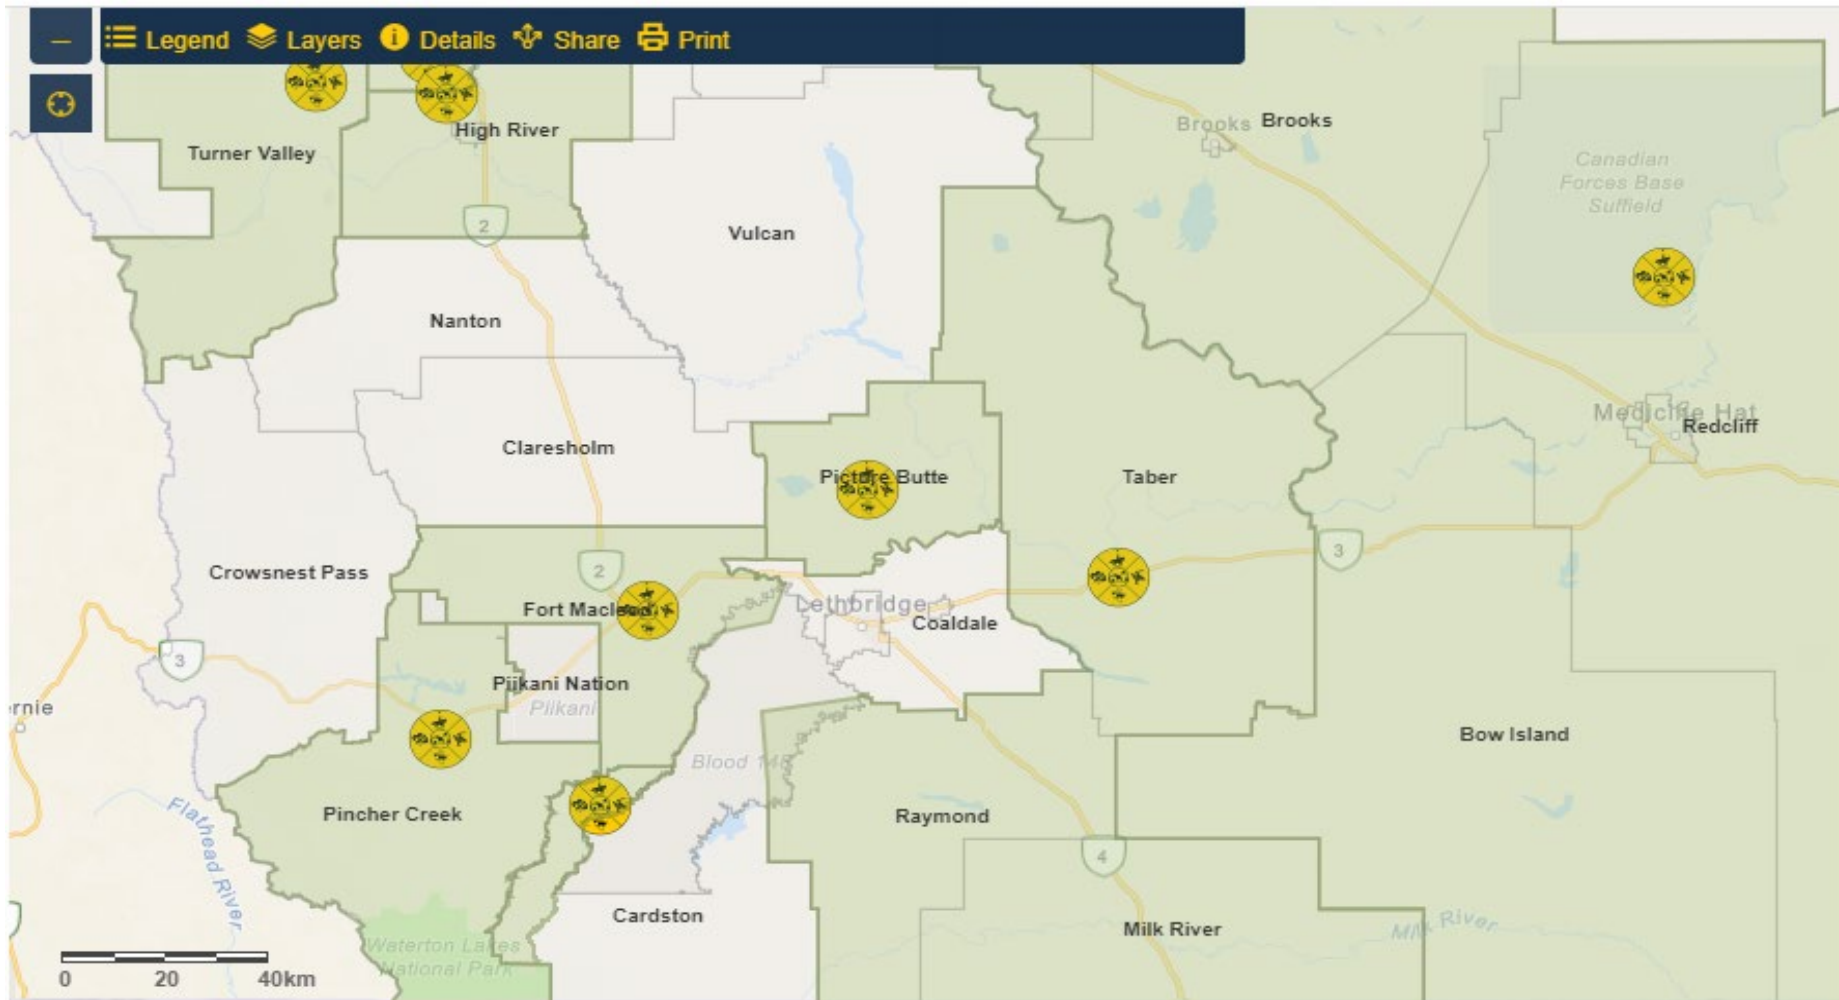

RESOURCES

Block Watch: www.blockwatch.com

Building Safer Communities Block Watch - Northern Hills Community Association (Calgary): www.nhca.ca

ALBERTA RURAL CRIME WATCH

Approximately
17,000
volunteers
provincially

“Eyes and Ears”
in their
Communities

-Attend monthly
Provincial board
meetings

AGM- coordinate
RCMP guest
speakers

Crime
Prevention
Initiatives

Rave email fan
out to RCW
volunteers.

Current Rural Crime Watch Locations in SAD