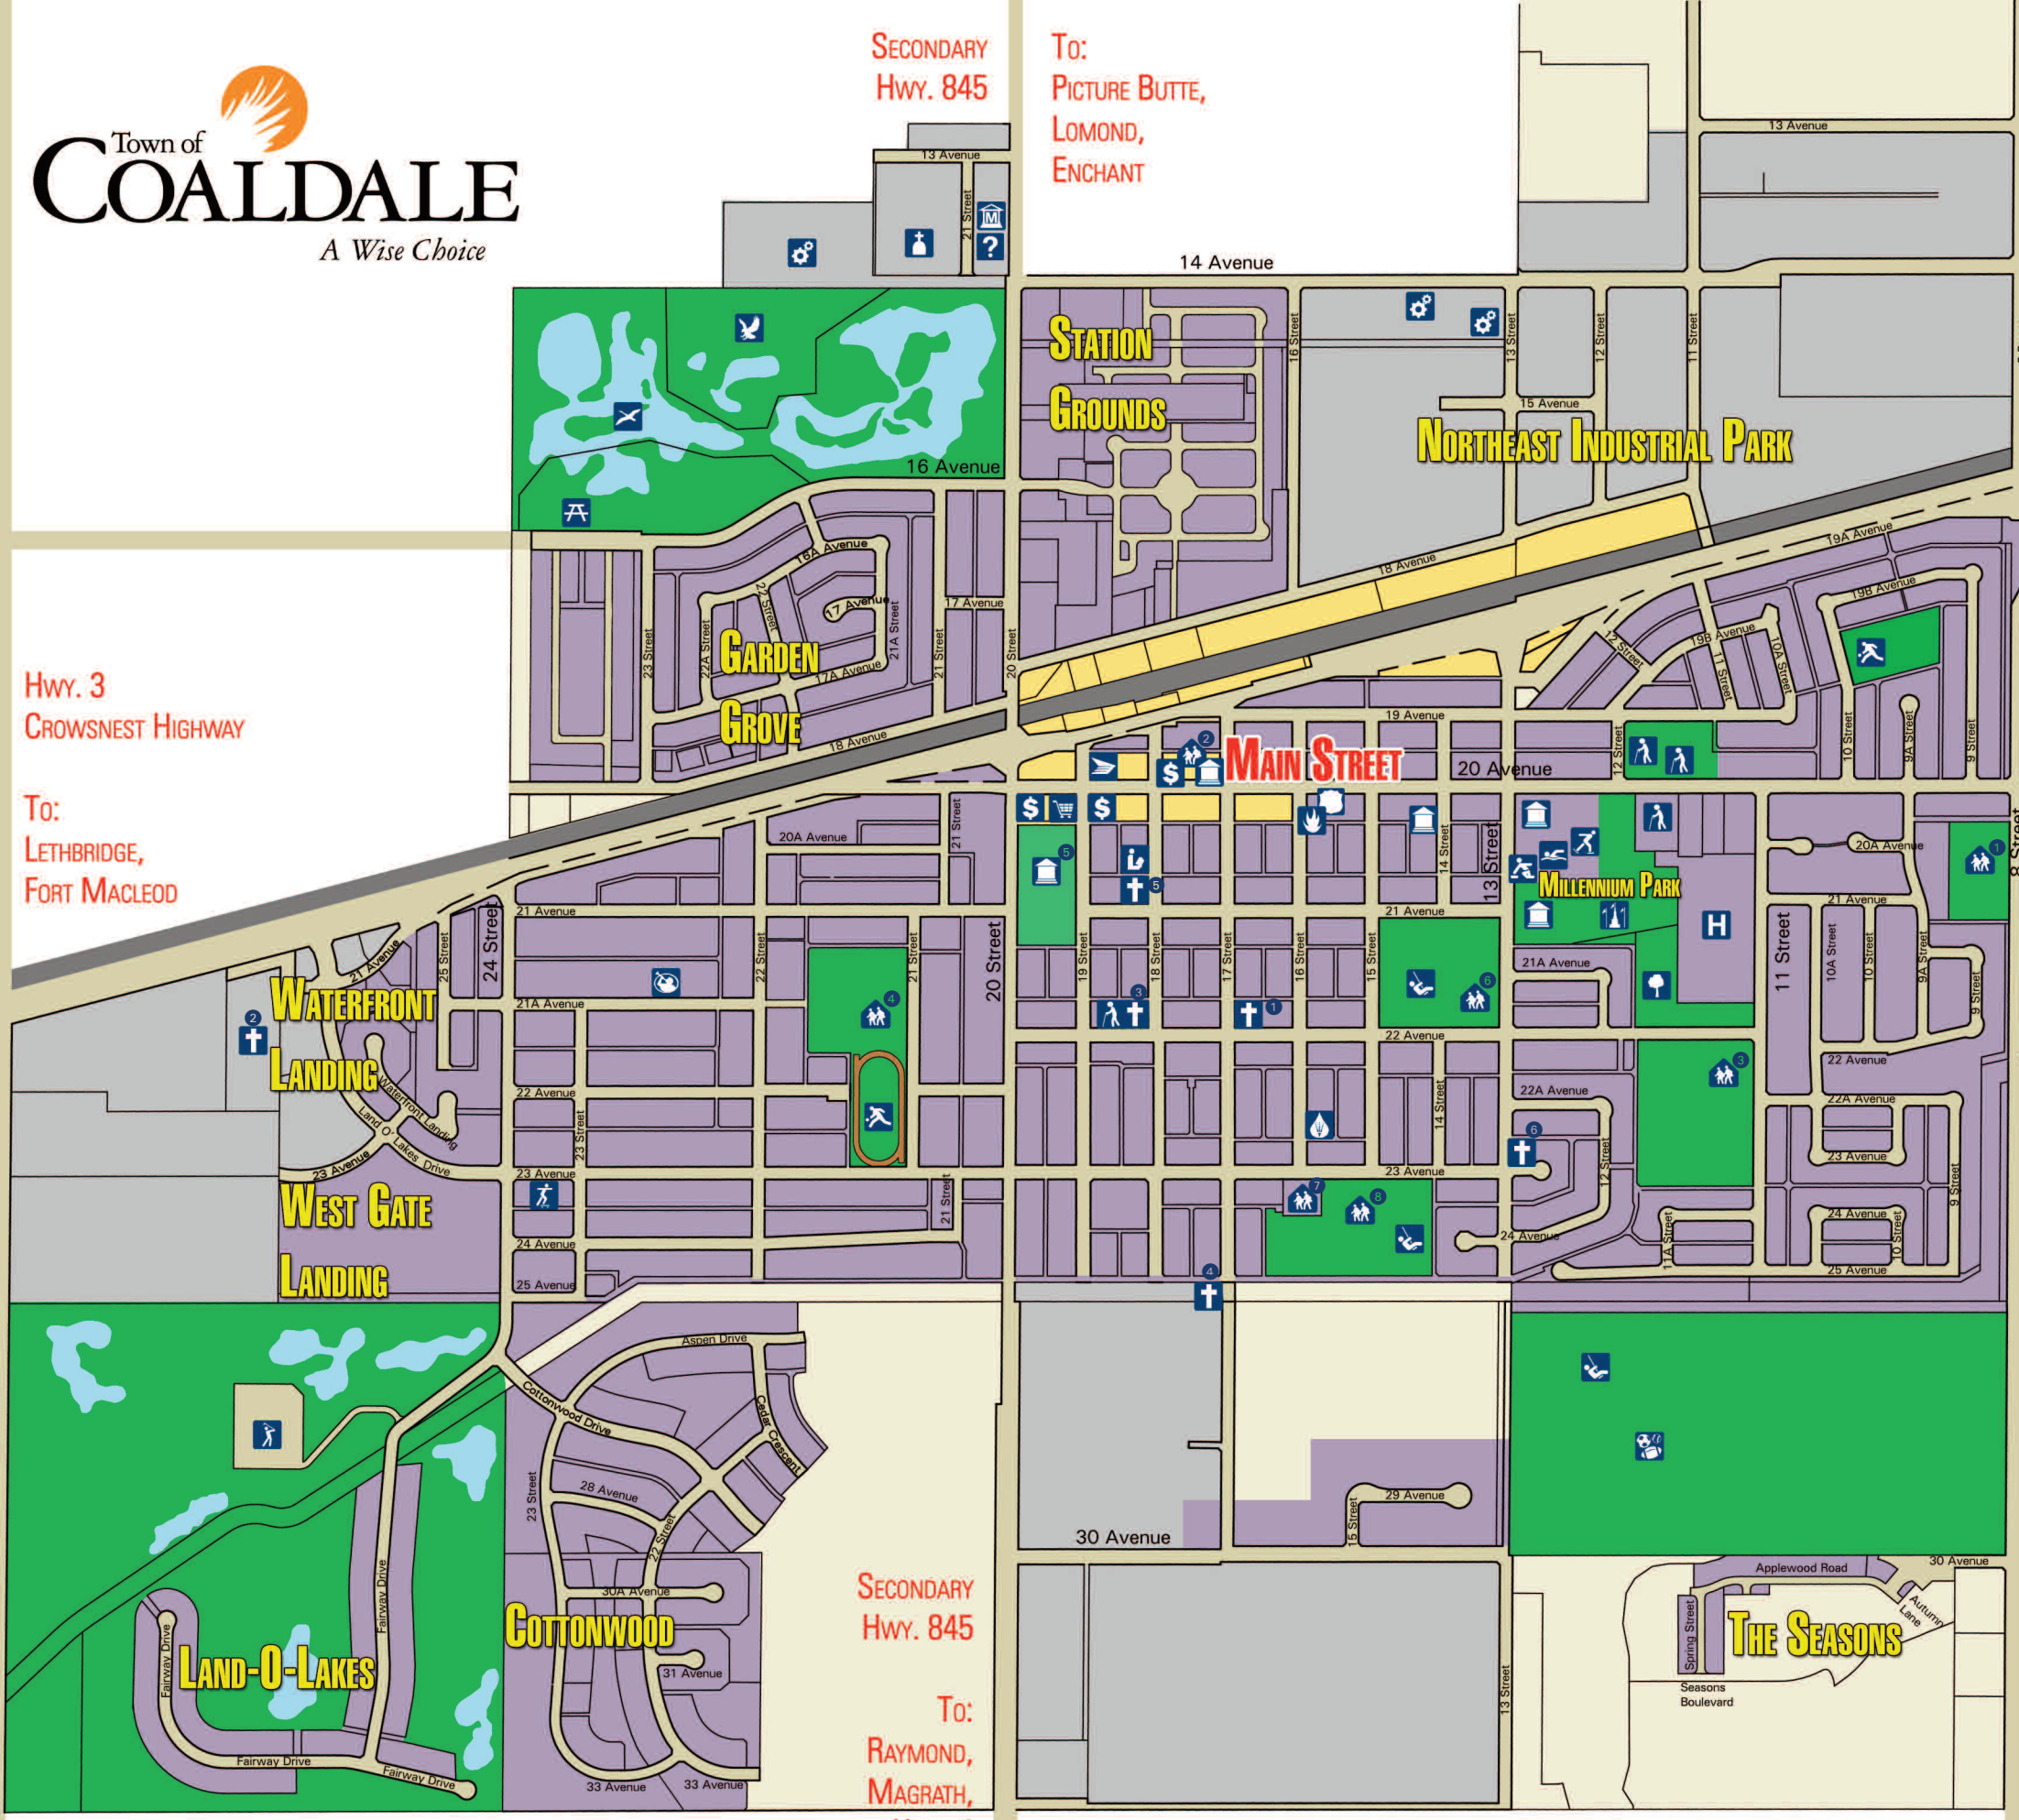

SECONDARY  
Hwy. 845  
To:  
PICTURE BUTTE,  
LOMOND,  
ENCHANT

Hwy. 3  
CROWSNEST HIGHWAY  
To:  
LETHBRIDGE,  
FORT MACLEOD

SECONDARY  
Hwy. 845  
To:  
RAYMOND,  
MAGRATH,  
Hwy. 4

- 1 Coaldale Christian School
- 2 County of Lethbridge Community Learning Council
- 3 Jennie Emery Elementary School
- 4 Kate Andrews High School
- 5 Nortondale / PASS +
- 6 R.I. Baker Middle School
- 7 St. Ambrose Catholic School
- 8 St. Joseph's School
- 9 Anglican Church of Ascension
- 10 Canadian Reformed Church
- 11 Coaldale Mennonite Brethren Church
- 12 Coaldale Mennonite Conference Church
- 13 Coaldale United Church
- 14 ROC Christian Ministries
- 15 Church of Jesus Christ of Latter Day Saints

Hwy. 3 CROWSNEST HIGHWAY  
To: TABER, MEDICINE HAT

- Town of Coaldale Administrative Office  
Council Chambers
- Coaldale Chamber of Commerce
- Coaldale Community Centre
- The HUB: FCSS  
Parent-Link Centre  
Emergency Operations Centre
- Bulk Water Station
- County of Lethbridge Shop
- Town of Coaldale Shop

- Alberta Birds of Prey Centre
- Bank
- Basketball
- Canada Post
- Coaldale Cemetary
- Coaldale Cenotaph
- Coaldale Public Library
- Community Gardens
- Curling
- Fire Hall
- Gem of the West Museum
- Golf
- Groceries
- Hospital
- Ice Arena
- Kinsmen Picnic Shelter
- Outdoor Pool
- Owl's Nest Campground
- Playground
- RCMP
- Rotary Sportsfield Park
- Seniors' Resources
- Skate Park
- Spray Park and Tot Lot
- Tourist Information Booth
- Wetlands